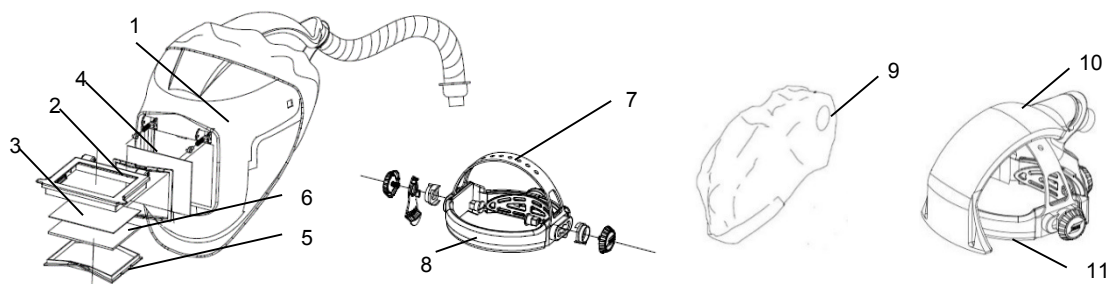

Specifications

Viewing Area	90mm x 110mm & 60mm x 110mm
Lens Shade	DIN 10
Standards	CE, ANSI, CSA, ASNZS
Weight - 60 x 110	560g
Weight - 90 x 110	580g
Weight - 60 x 110 Air	720g
Weight - 90 x 110 Air	740g

Ordering Information

F20 60 x 110	0700000426
F20 90 x 110	0700000427
F20 Air 60 x 110	0700000428
F20 Air 90 x 110	0700000429
PAPR with Standard Hose 850 mm (33.5 in)	0700002300
PAPR with Long Hose 1000 mm (39.4 in)	0700002301
1. Main Shell F20	0700000509
2. Visor Flip F20 60 x 110	0700000510
2. Visor Flip F20 90 x 110	0700000511
3. Plastic Cover Lens 60 x 110	0160307001
3. Plastic Cover Lens 90 x 110	0160307004
4. Inside/Outside Cover Lens 60 x 110, 90 x 110	0700000252
5. Lens Retaining Clip 60 x 110	0700000255
5. Lens Retaining Clip 90 x 110	0700000256
6. Filter Lens 60 x 110 Shade 10 Pk 25	0160292002
6. Filter Lens 90 x 110 Shade 10 Pk 25	0760031632
7. Head Gear	0700000415
8. Sweat Band	0700000414
9. Head & Face Seal F20	0700000522
10. Headgear Including Airduct	0700000420
11. Sweatband for Air	0700000274
Kit Bag (empty)	0700002315

For additional information on PAPR units please see separate fact sheet.

ESAB / esab.com